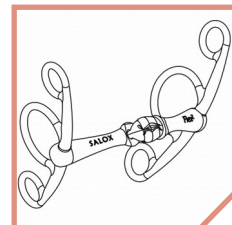

Turtle Top with Flex Jumper

Available in 16mm (7023-NS-TT)

See Video

Scan or visit website

A showjumping favourite that sits them on their hocks and helps make tight turns. Designed for extra control, outline and much more help with straightness and turning. Often the answer for the very enthusiastic horse with a sensitive mouth that may even be prone to rubs, chafing etc. A curb strap may be employed on the top ring for extra control. Often used as a flat work training tool on the main ring to mimic the Baucher.

This innovation is brilliant for the over-active busy mouth that chomps and chews on the mouthpiece. Turtle Top with Flex keeps the mouthpiece centred and arched over the tongue at all times, safely helping to prevent sideways tongue evasions. This comfortable mouthpiece re-focuses the inattentive mouth back onto the rein aids in order to achieve a soft consistent contact.

CODE	MOUTHPIECE	THICKNESS	DRESSAGE LEGAL	RING SIZE	S	M	L	XL	XXL
7023-NS-TT	TURTLE TOP FLEX ²	16mm	N	NA	118-128mm	128-138mm	138-148mm	148-158mm	158-168mm

Join the Bitting Revolution™